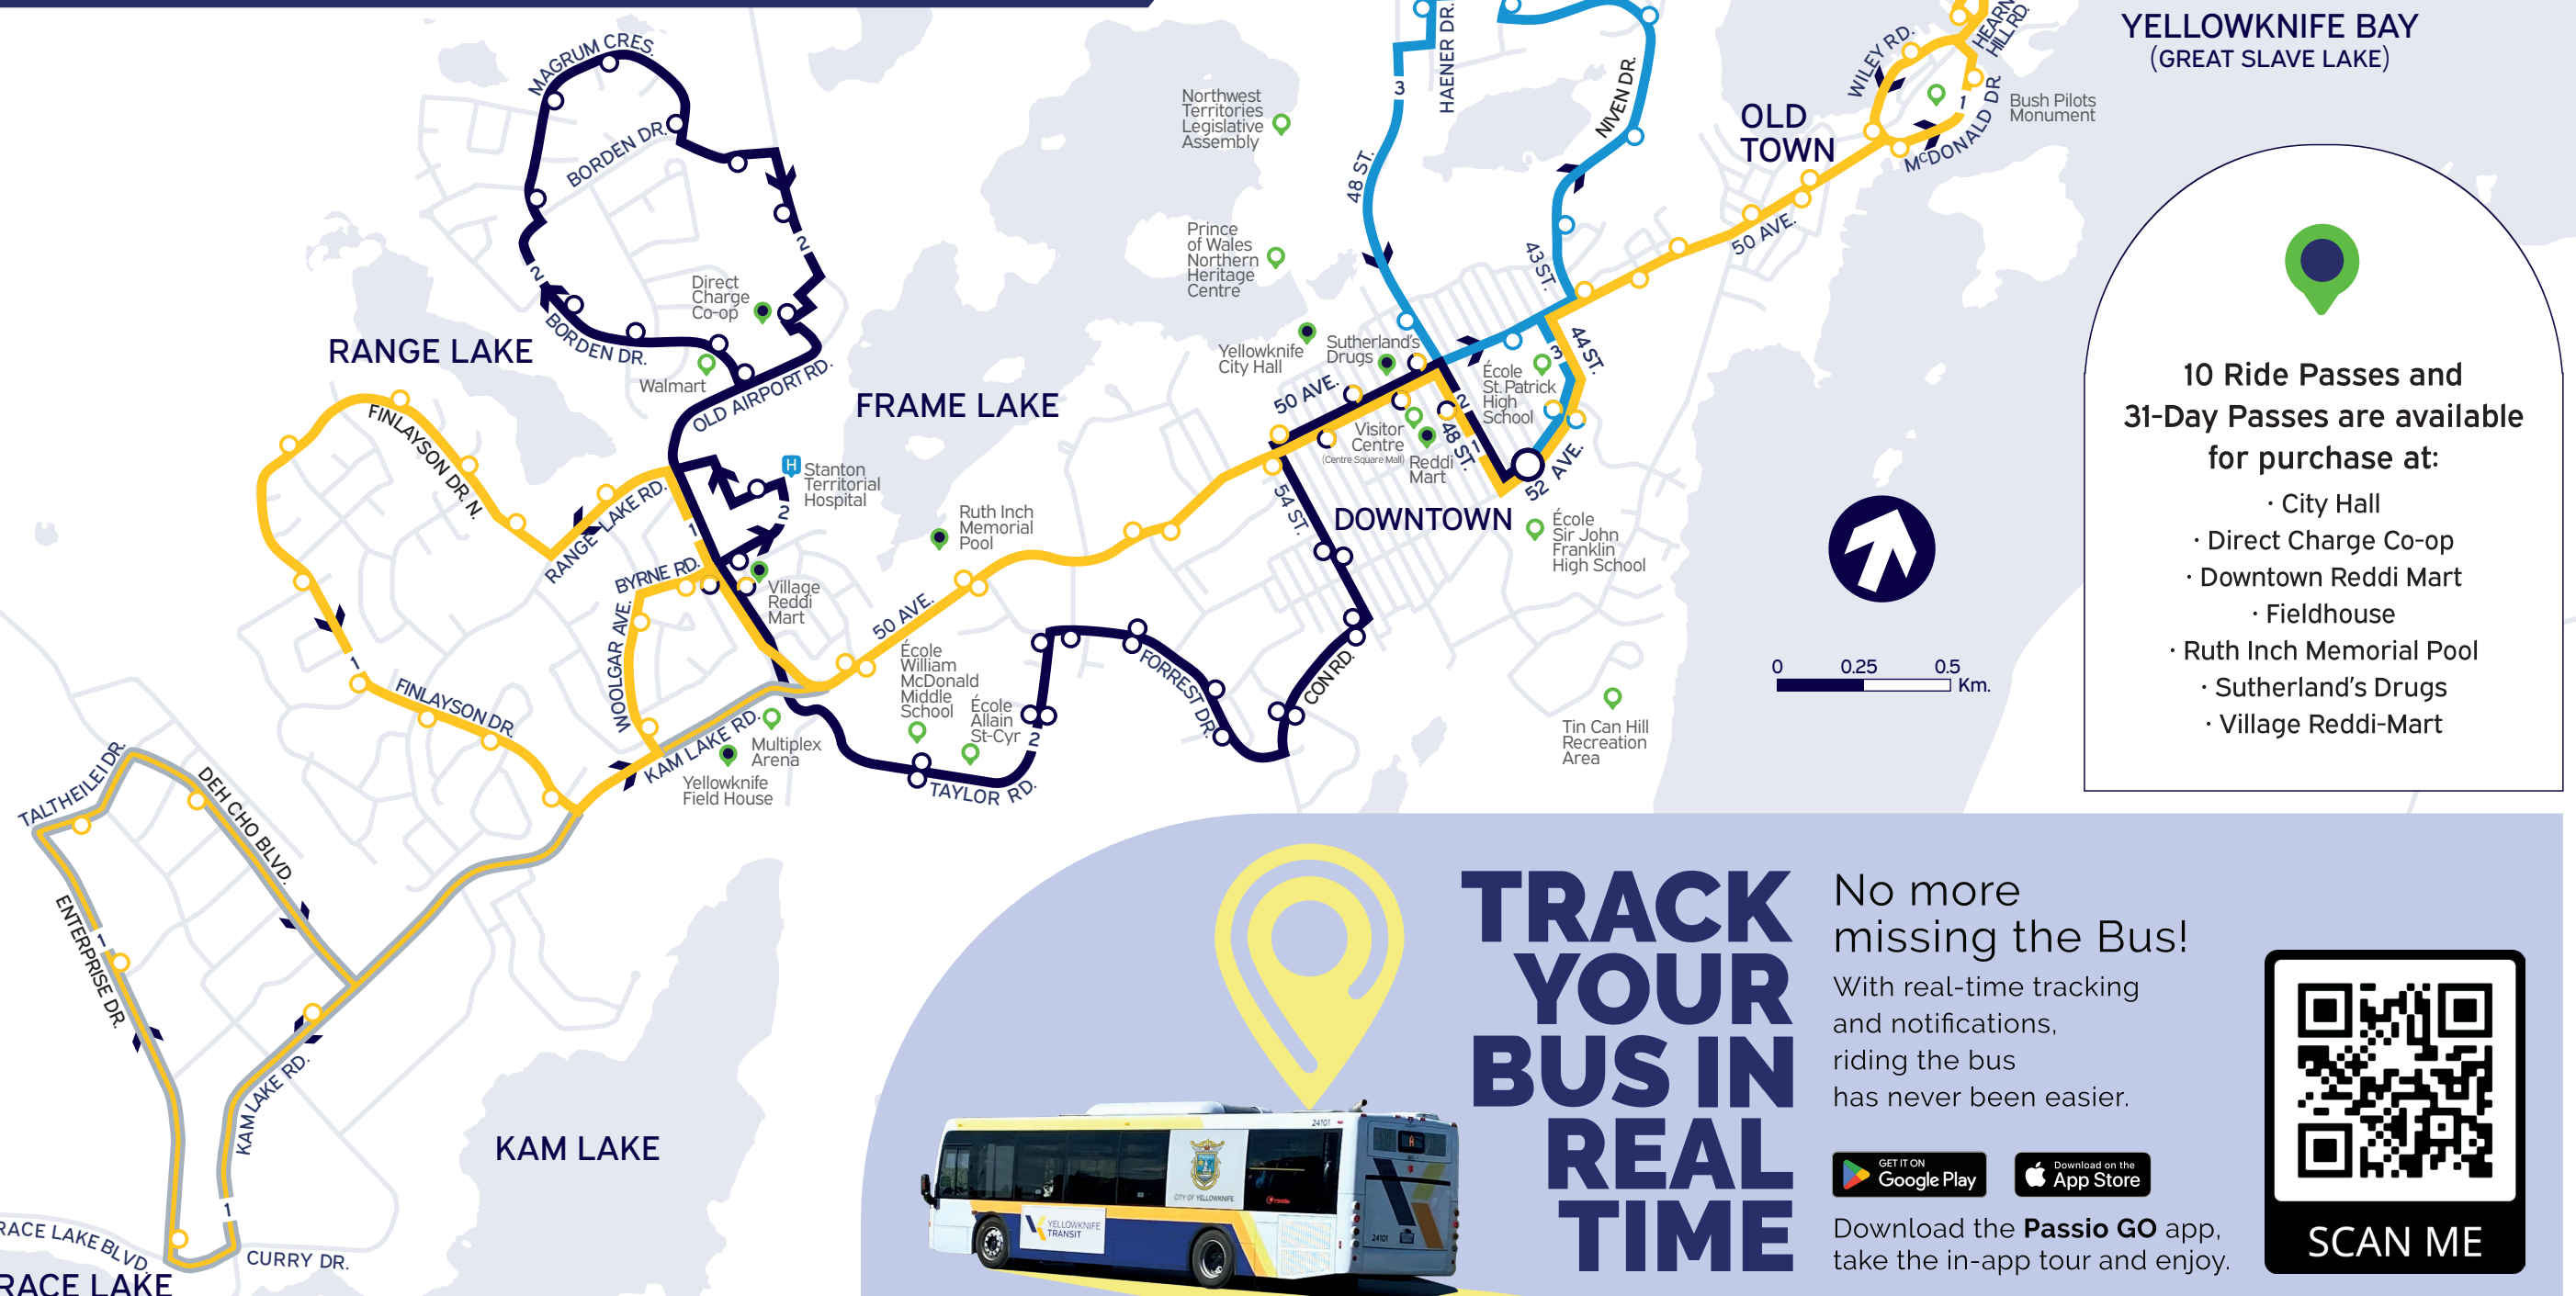

Effective October 1, 2024  
(Printed December, 2024)

- 1 YK CONNECTOR
- 2 BORDEN/FORREST
- 3 NIVEN LOOP
- 1 KAM LAKE SERVICE

  
**10 Ride Passes and 31-Day Passes are available for purchase at:**  
 • City Hall  
 • Direct Charge Co-op  
 • Downtown Reddi Mart  
 • Fieldhouse  
 • Ruth Inch Memorial Pool  
 • Sutherland's Drugs  
 • Village Reddi-Mart

	FULL FARES	DISCOUNTED FARES*
SINGLE TICKET/CASH <sup>N</sup>	\$2.	\$2.
10 RIDE PASS <sup>N</sup>	\$18.	\$12.
31-DAY PASS <sup>N</sup>	\$75.	\$50.
ANNUAL PASS <sup>A</sup>	\$750.	\$500.

<sup>N</sup> Passes are non-refundable and non-replaceable.  
<sup>A</sup> Pass Replacement Fee \$5.  
**Passes cannot be shared with other riders.**

**ACCOMPANIED CHILDREN 12 AND UNDER**  
**Ride Free\*\***  
\*\*Maximum 4 children per fare paying adult.

**Transfers**  
Depending on your destination, it may be necessary to transfer between bus routes.  
 Transfers will be provided by the bus driver upon request.

# TRACK YOUR BUS IN REAL TIME

No more missing the Bus!  
 With real-time tracking and notifications, riding the bus has never been easier.

GET IT ON **Google Play**    **Download on the App Store**

Download the **Passio GO** app, take the in-app tour and enjoy.