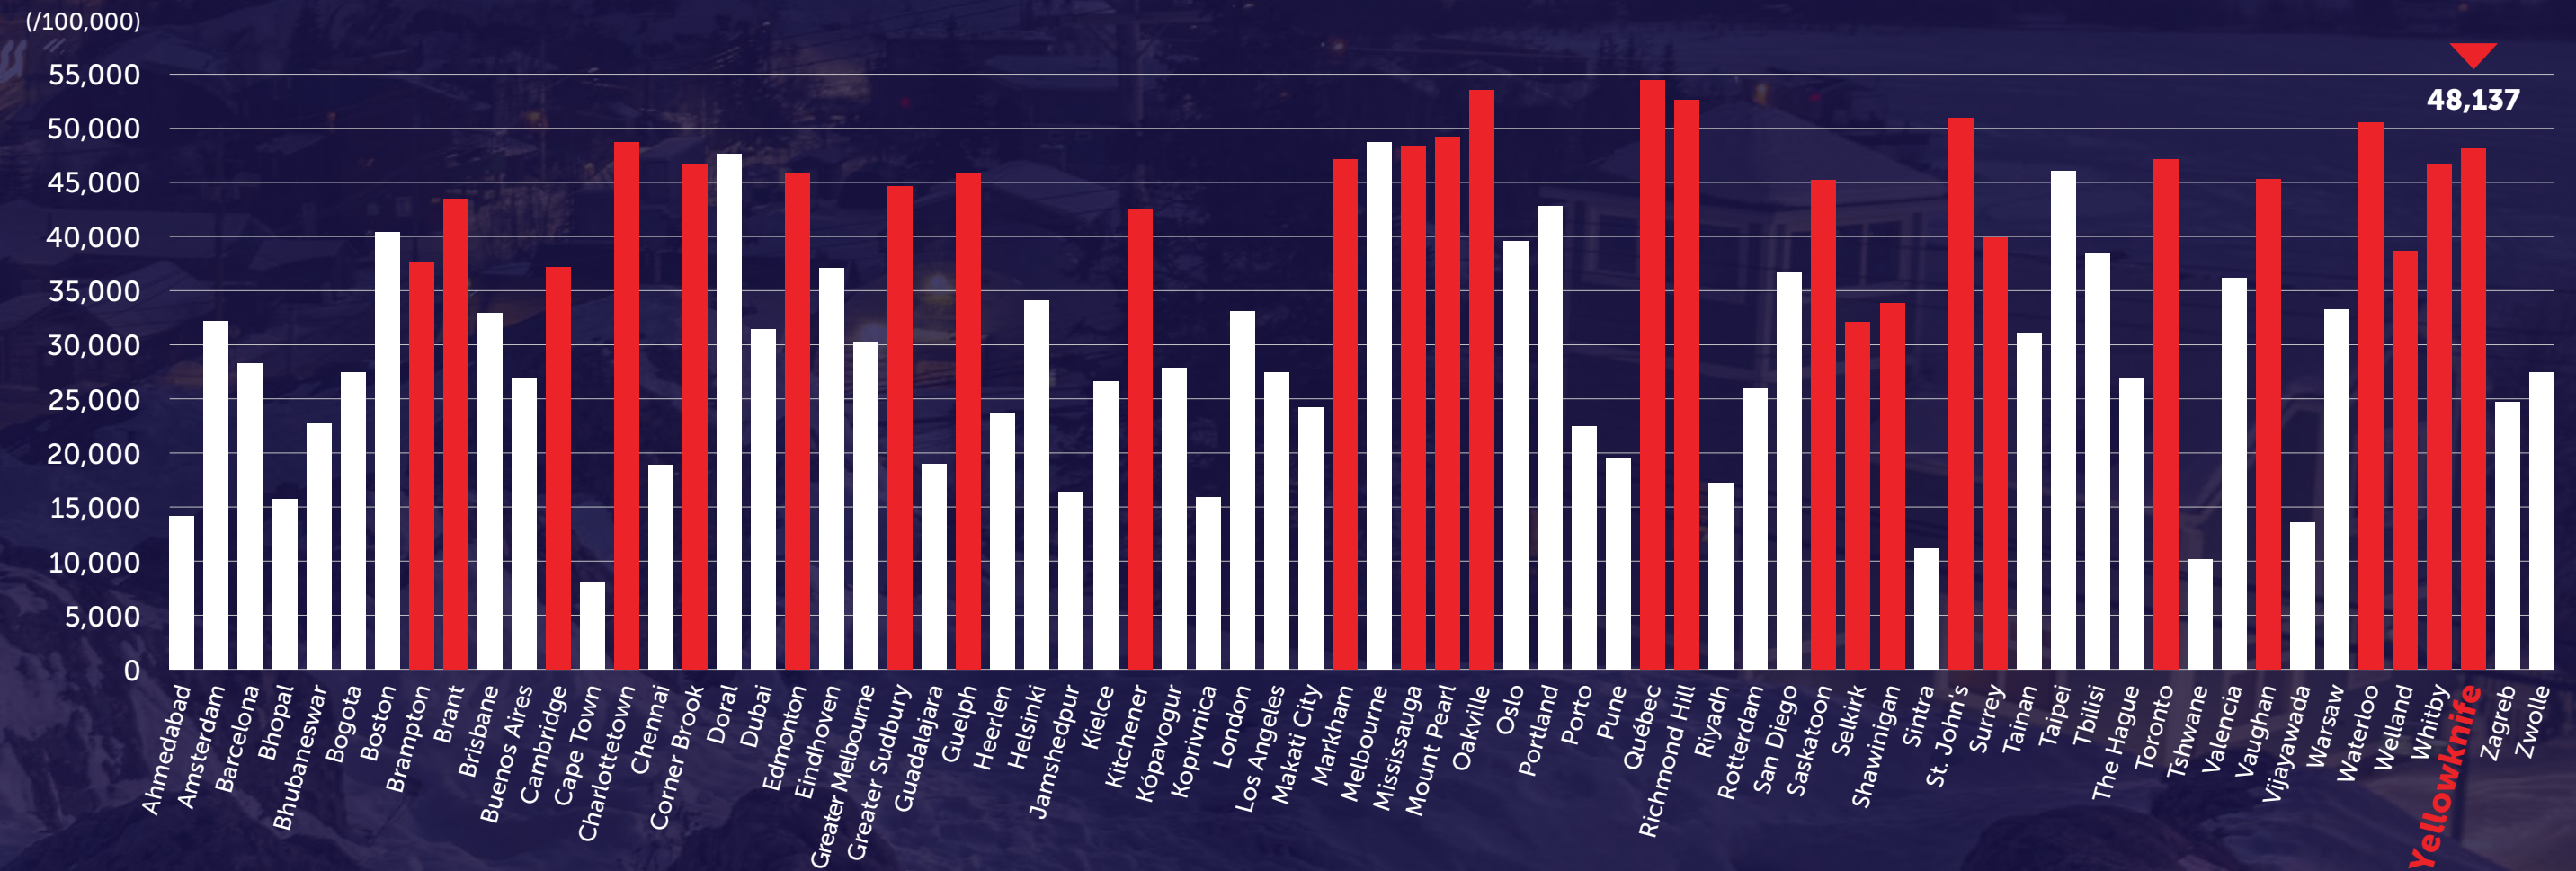

WCCD

WORLD COUNCIL ON CITY DATA

DATA FOR CANADIAN CITIES

YELLOWKNIFE: GUARANTEEING OPPORTUNITY AND INVESTMENT IN CANADA'S NORTH

FOCUSING ON TOOLS FOR SUCCESS

Number of Higher Education Degrees per 100 000 Population

ISO 37120 Indicator 6.6