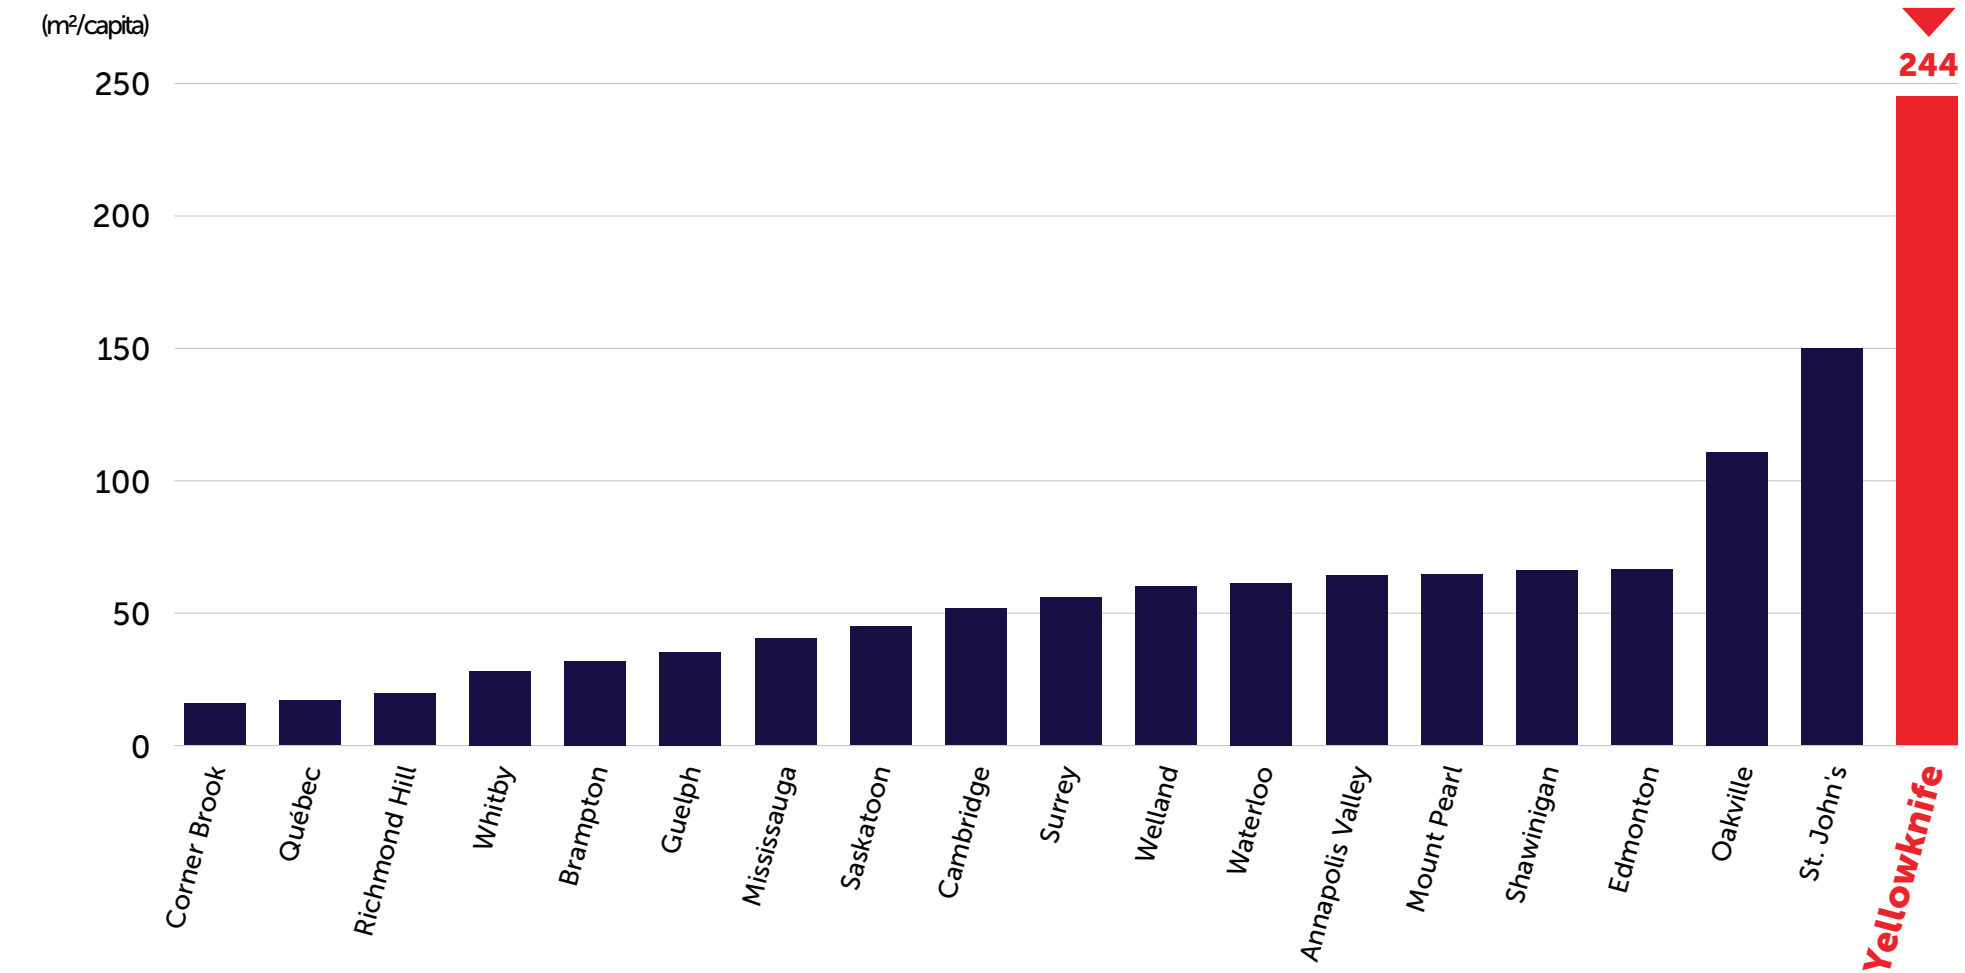

YELLOWKNIFE: PRESERVING
NATURAL HERITAGE FOR FUTURE
GENERATIONS

ENSURING A
HIGH QUALITY
OF
LIFE

WCCD

WORLD COUNCIL
ON CITY DATA

DATA FOR
CANADIAN
CITIES

Square Metres of Public Outdoor Recreation Space per Capita

ISO 37120 Indicator 14.2