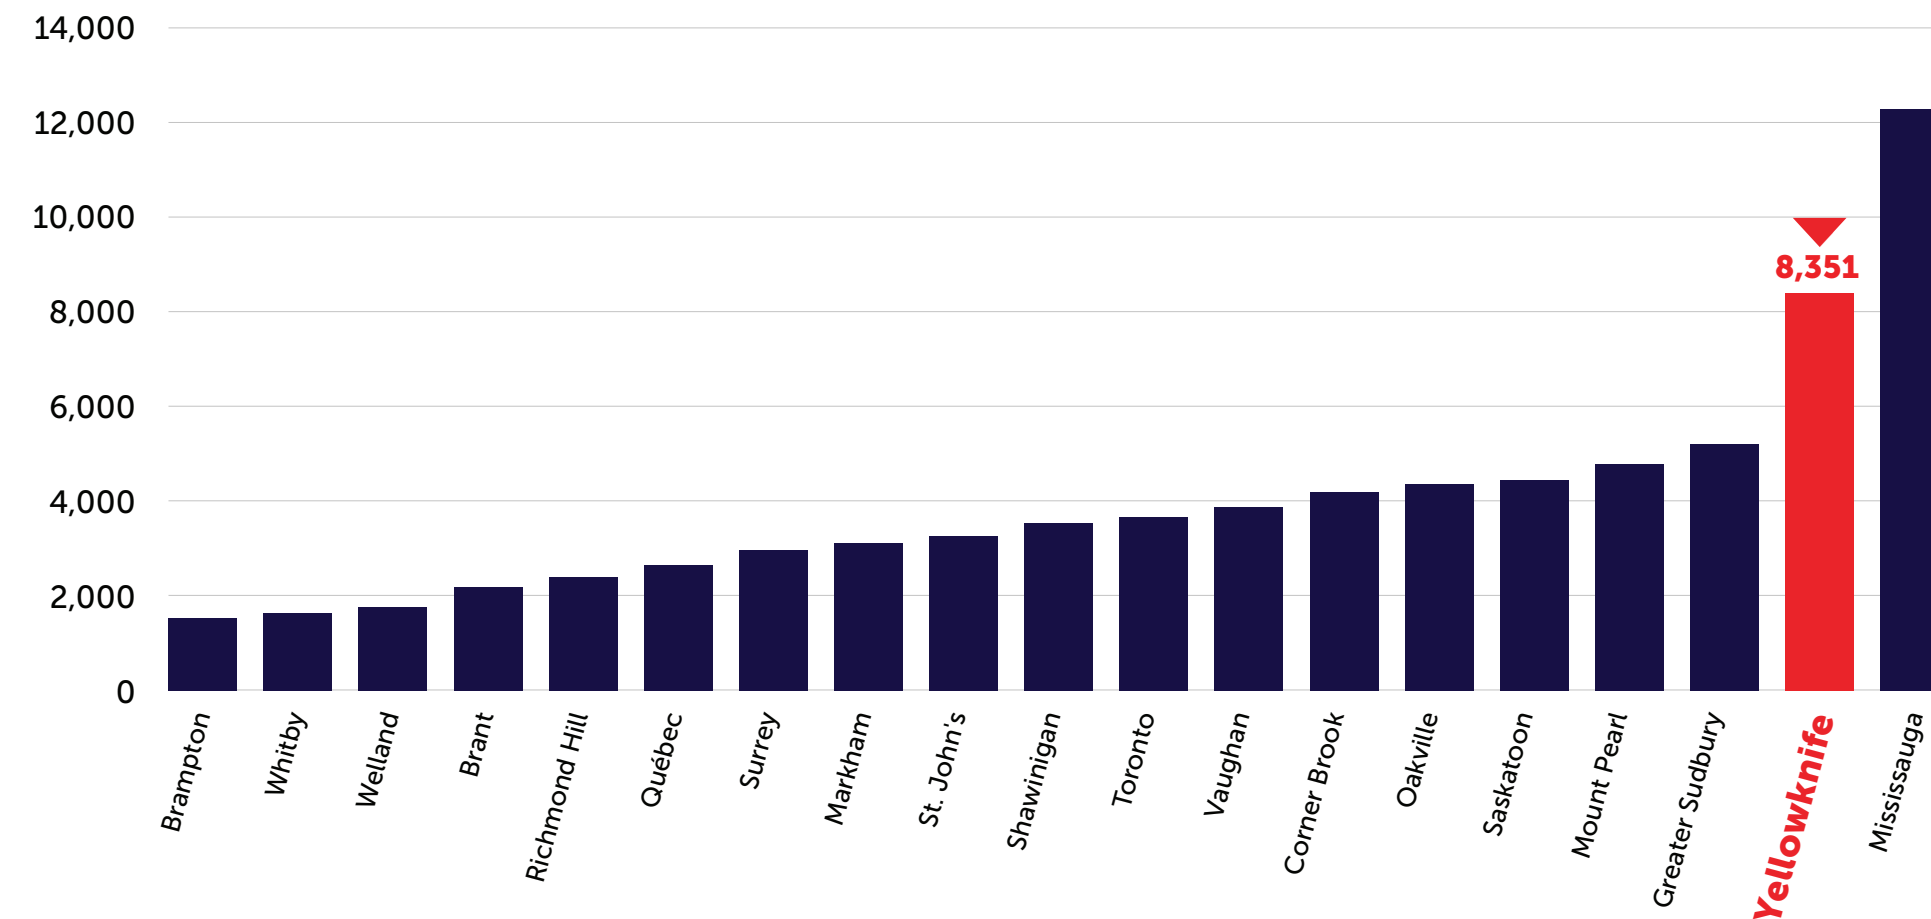

THE DATA FOR CANADIAN CITIES PROJECT – PARTICIPATING MUNICIPALITIES

Fifteen new Canadian municipalities participating in the Data for Canadian Cities Project join established WCCD member cities to create a cohort of thirty WCCD-certified Canadian cities. Graphs in this document showcase cities in this cohort as well as appropriate global peers. Peer cities are selected on the basis of various criteria, including for example population size, density, economic profile, demographic makeup and location.

WORLD COUNCIL
ON CITY DATA

DATA FOR
CANADIAN
CITIES

YELLOWKNIFE: GUARANTEEING
OPPORTUNITY AND INVESTMENT
IN CANADA'S NORTH

SUPPORTING
ENTREPRENEURIALISM

WCCD

WORLD COUNCIL
ON CITY DATA

DATA FOR
CANADIAN
CITIES

Number of Businesses per 100 000 Population

ISO 37120 Indicator 5.5

YELLOWKNIFE: GUARANTEEING OPPORTUNITY AND INVESTMENT IN CANADA'S NORTH

PROVIDING WORK IN A SMALL CITY

City's Unemployment Rate

ISO 37120 Indicator 5.1
Cities with a Population Below 50,000