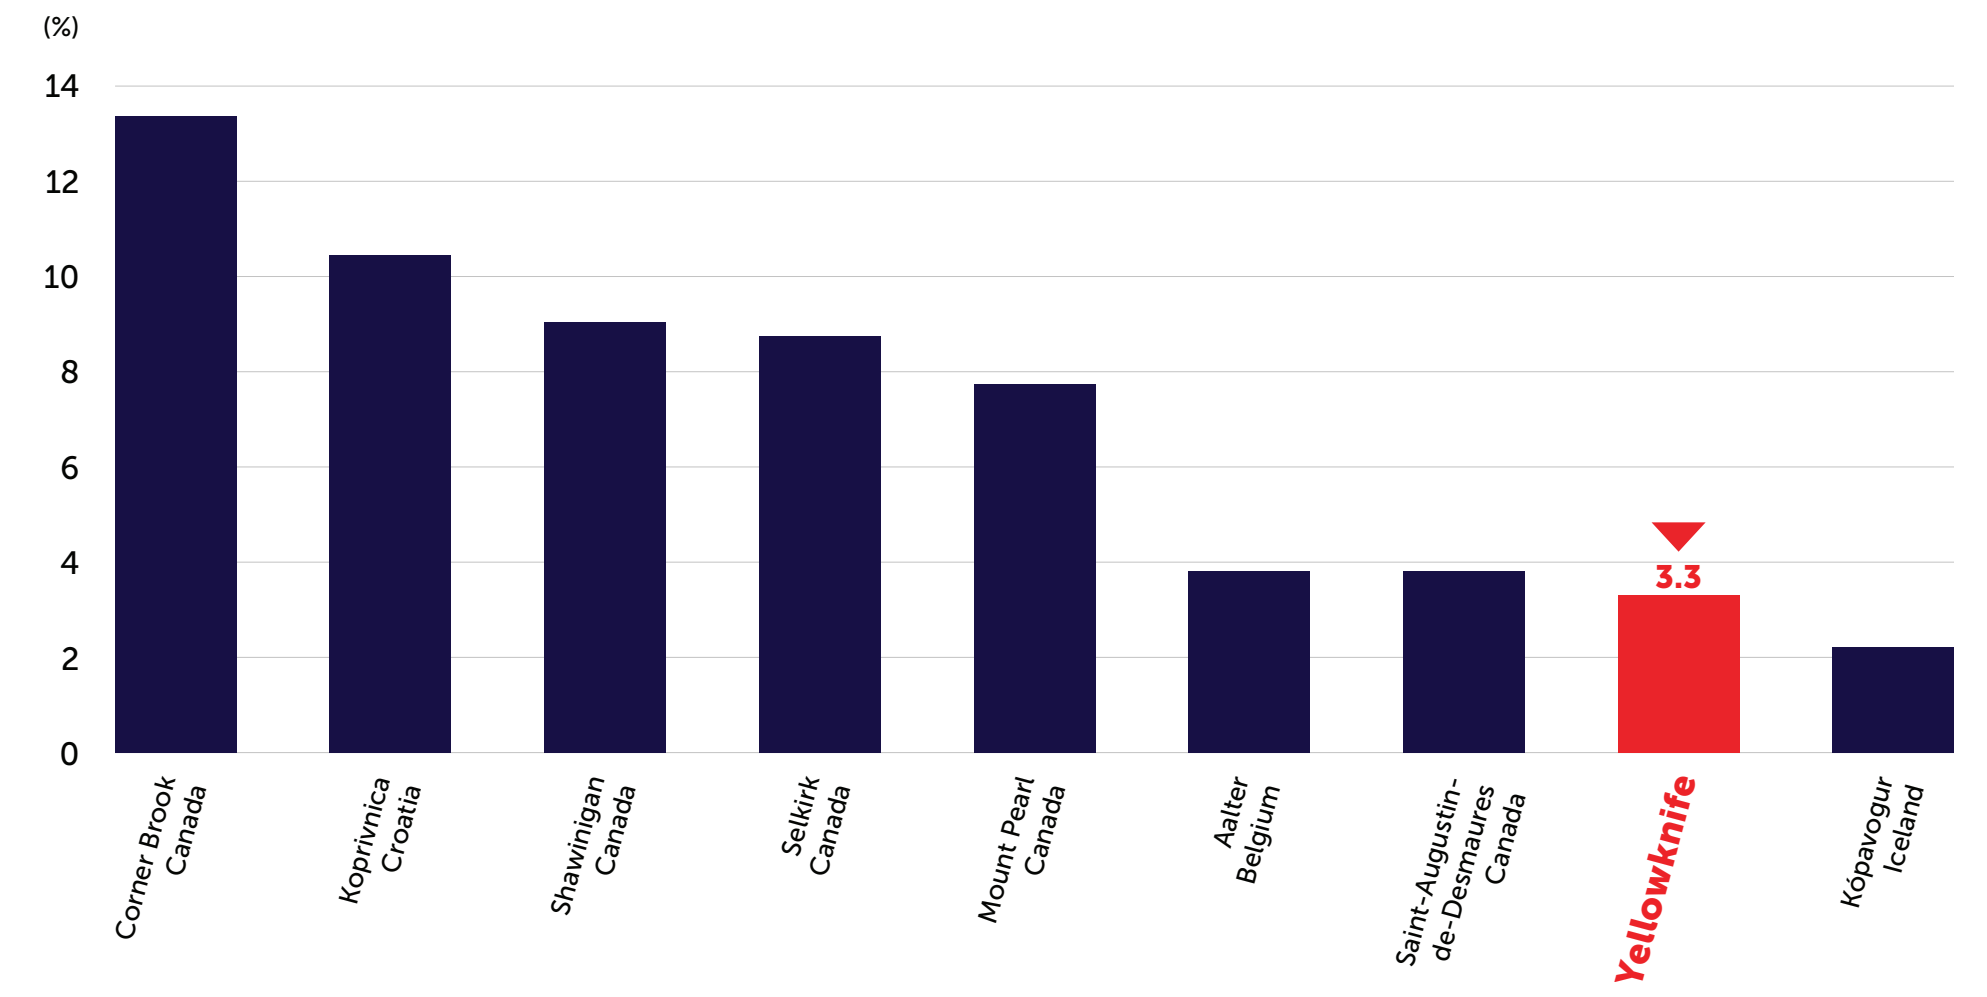

Number of Businesses per 100 000 Population

ISO 37120 Indicator 5.5

YELLOWKNIFE: GUARANTEEING OPPORTUNITY AND INVESTMENT IN CANADA'S NORTH

PROVIDING WORK IN A SMALL CITY

City's Unemployment Rate

ISO 37120 Indicator 5.1
Cities with a Population Below 50,000