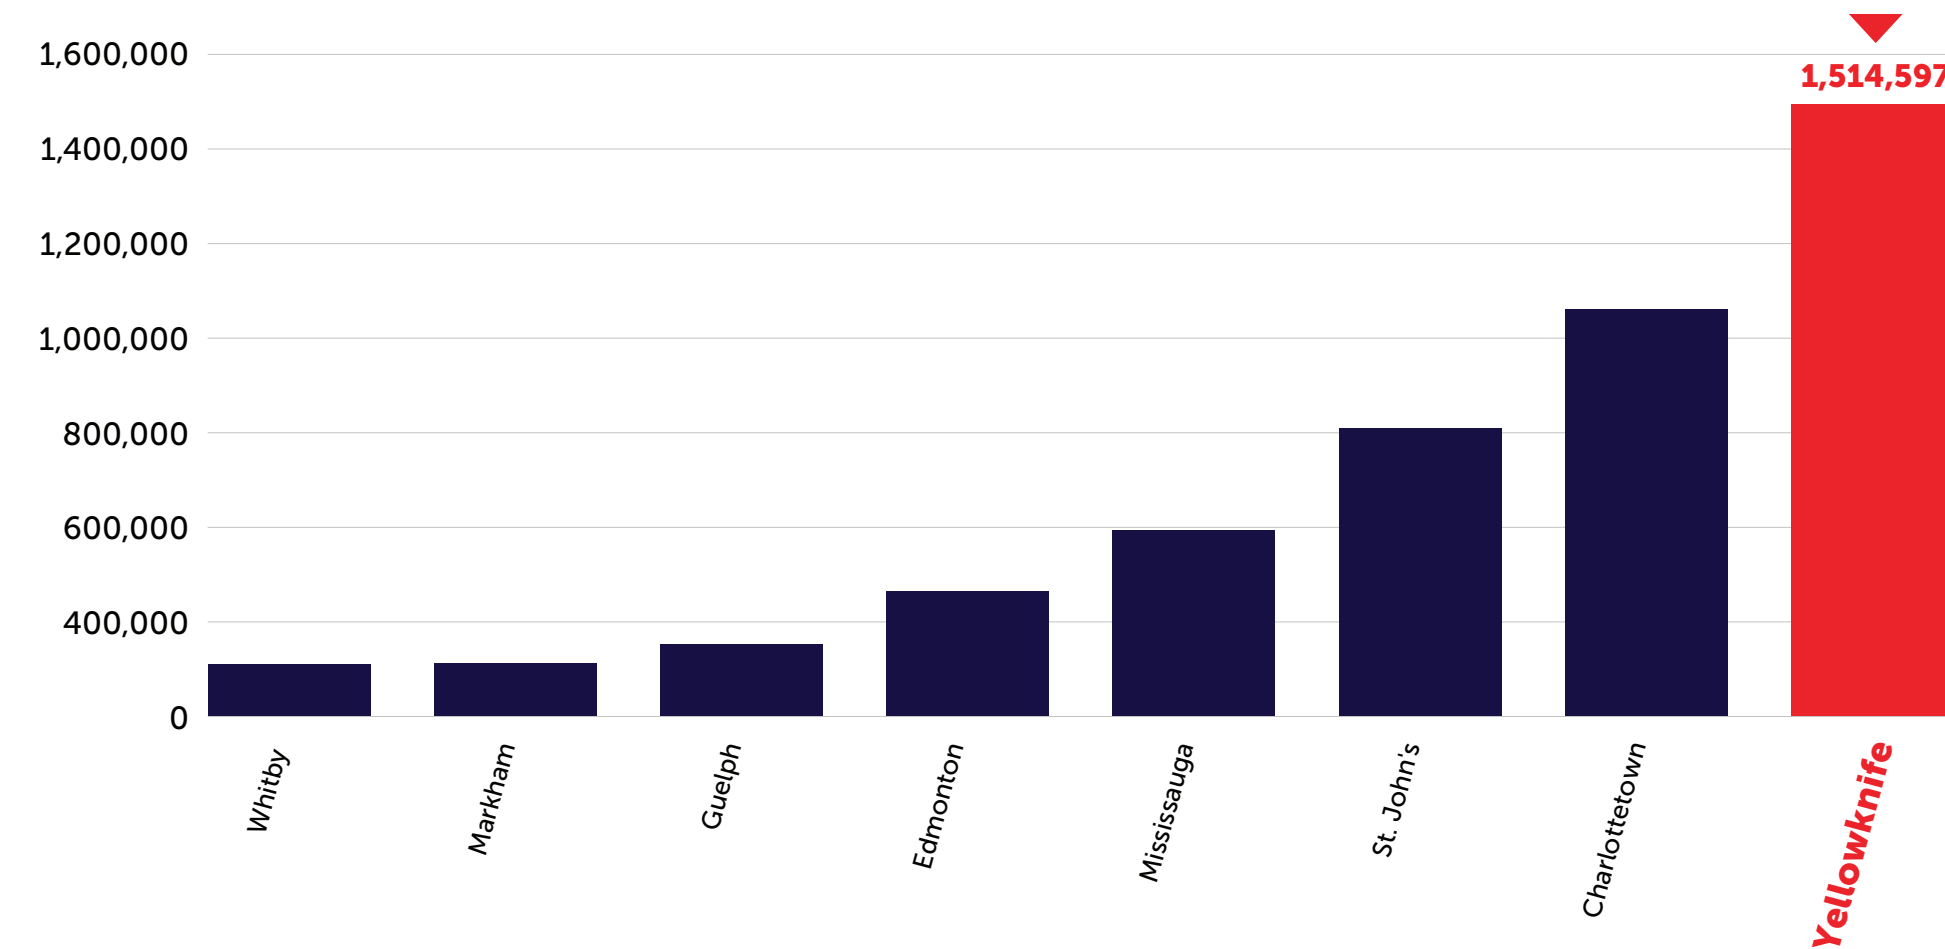

THE DATA FOR CANADIAN CITIES PROJECT – PARTICIPATING MUNICIPALITIES

Fifteen new Canadian municipalities participating in the Data for Canadian Cities Project join established WCCD member cities to create a cohort of thirty WCCD-certified Canadian cities. Graphs in this document showcase cities in this cohort as well as appropriate global peers. Peer cities are selected on the basis of various criteria, including for example population size, density, economic profile, demographic makeup and location.

EXHIBITING YELLOWKNIFE'S SPLENDOR

WCCD

WORLD COUNCIL ON CITY DATA

DATA FOR CANADIAN CITIES

Annual Number of Visitor Stays (overnight) per 100 000 Population

ISO 37120 Indicator 5.7

YELLOWKNIFE

PRESERVING
NATURAL
HERITAGE
FOR FUTURE
GENERATIONS